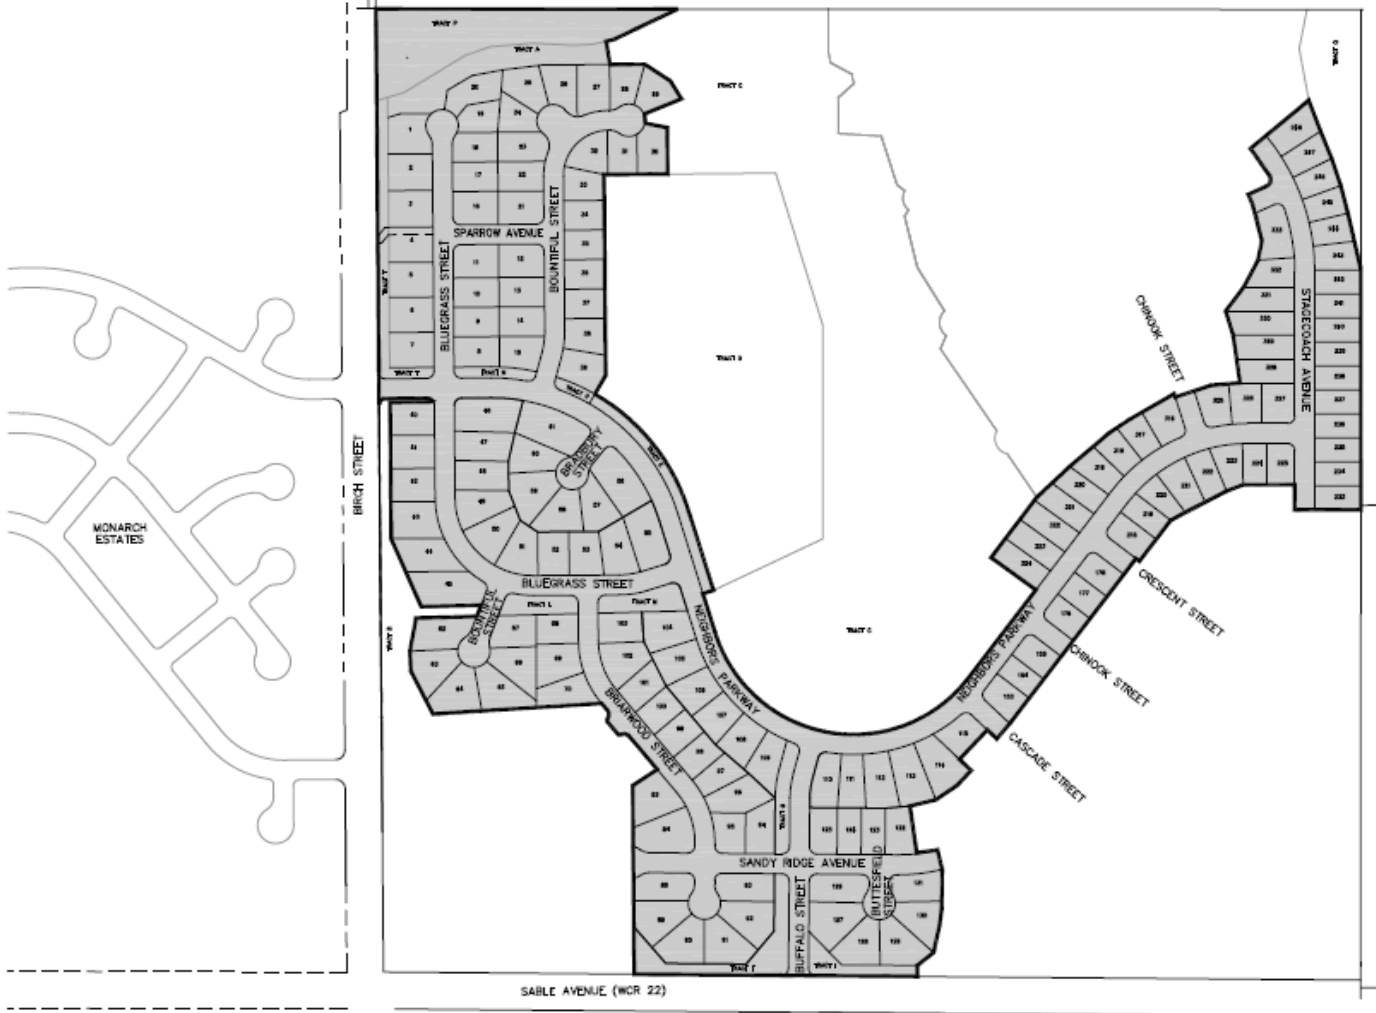

NP125 METROPOLITAN DISTRICT DISTRICT BOUNDARY

STONEIDGE